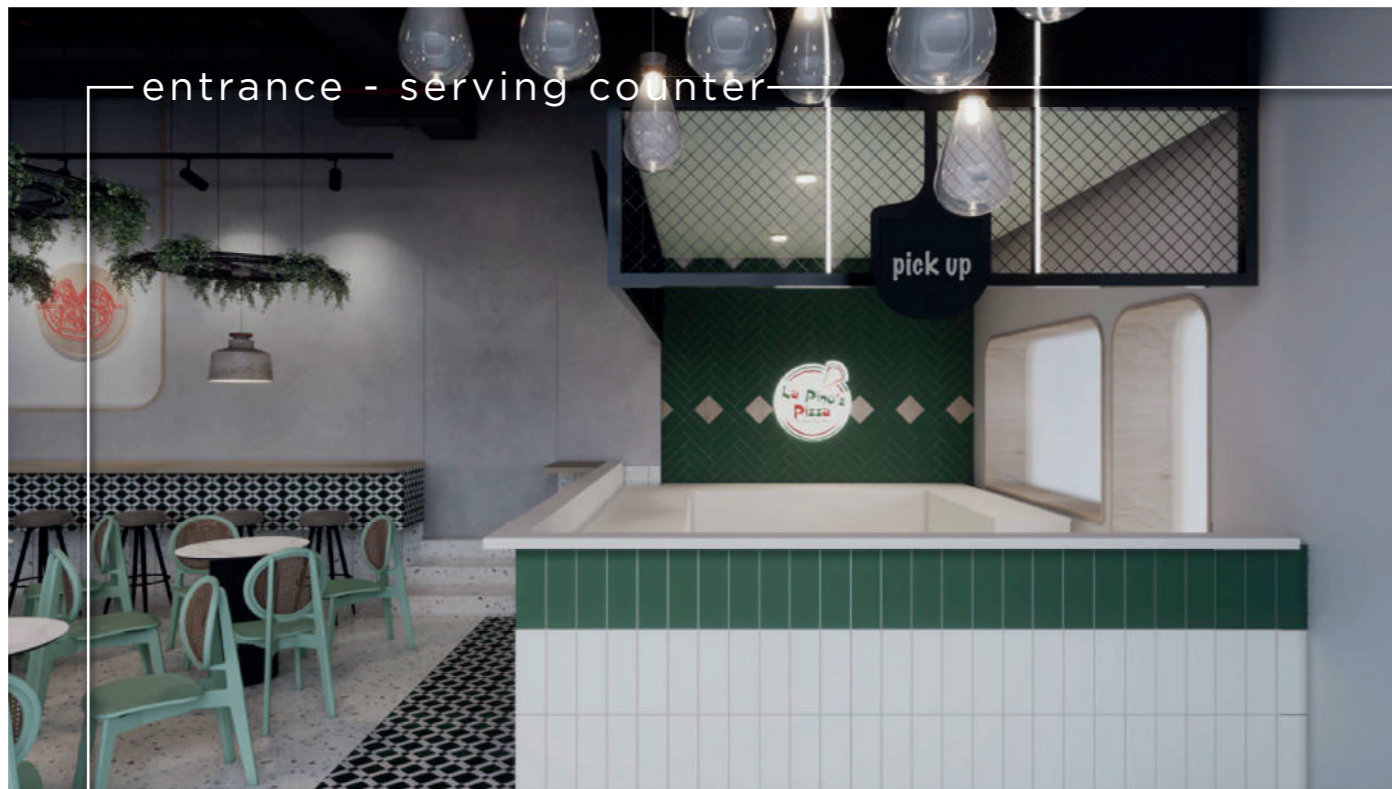

Building Management NOC

Developers NOC

— entrance - serving counter —

— ground dining area —

- .GROUND + MEZZANINE
- .1760 SQFT OUTLET IN BUR DUBAI
- .MINIMALISTIC DESIGN APPROACH
- .COLOR/ MATERIAL PALETTE AS PER BRAND IDENTITY COLORS AND EARTHY TONES