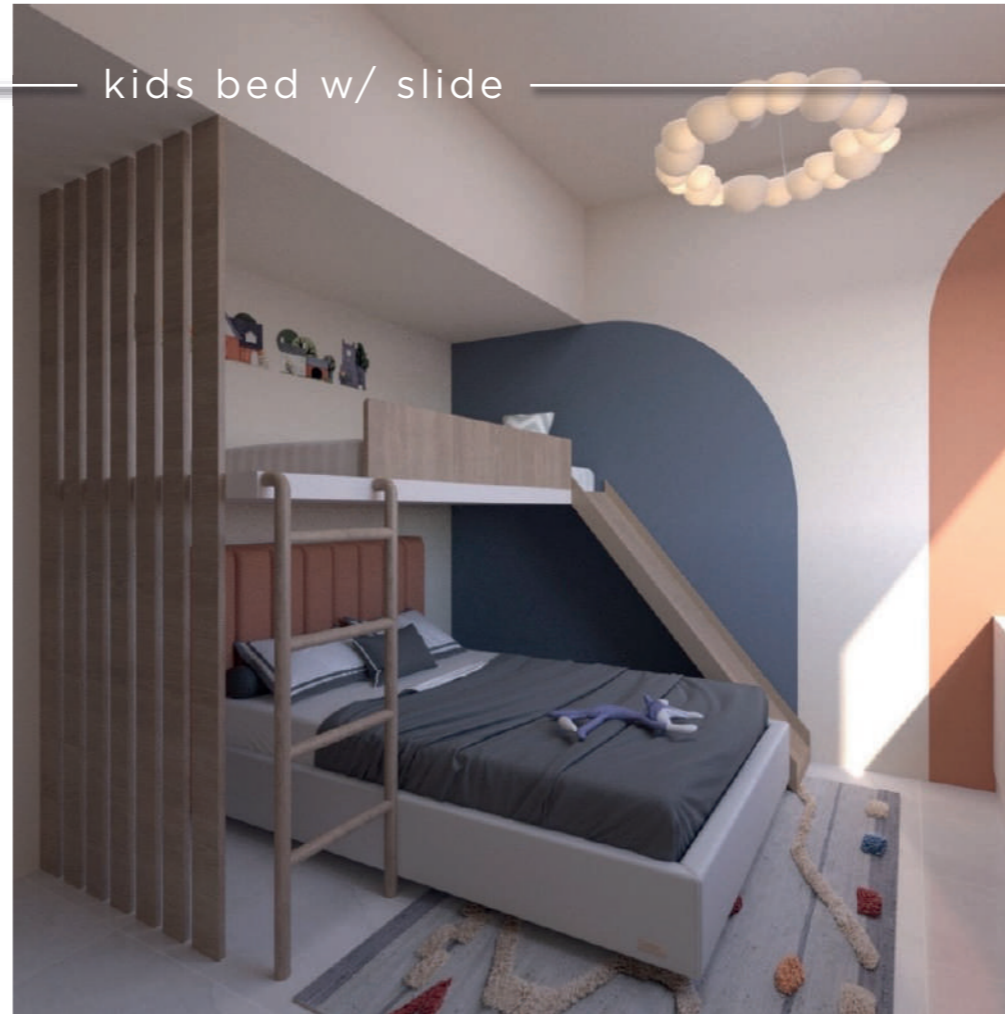

metal screen

design & build

duplex
residence
2300 sqft
al furjan
dubai

majlis - indian low height seating

dining

crockery

master bed

kids bed w/ slide