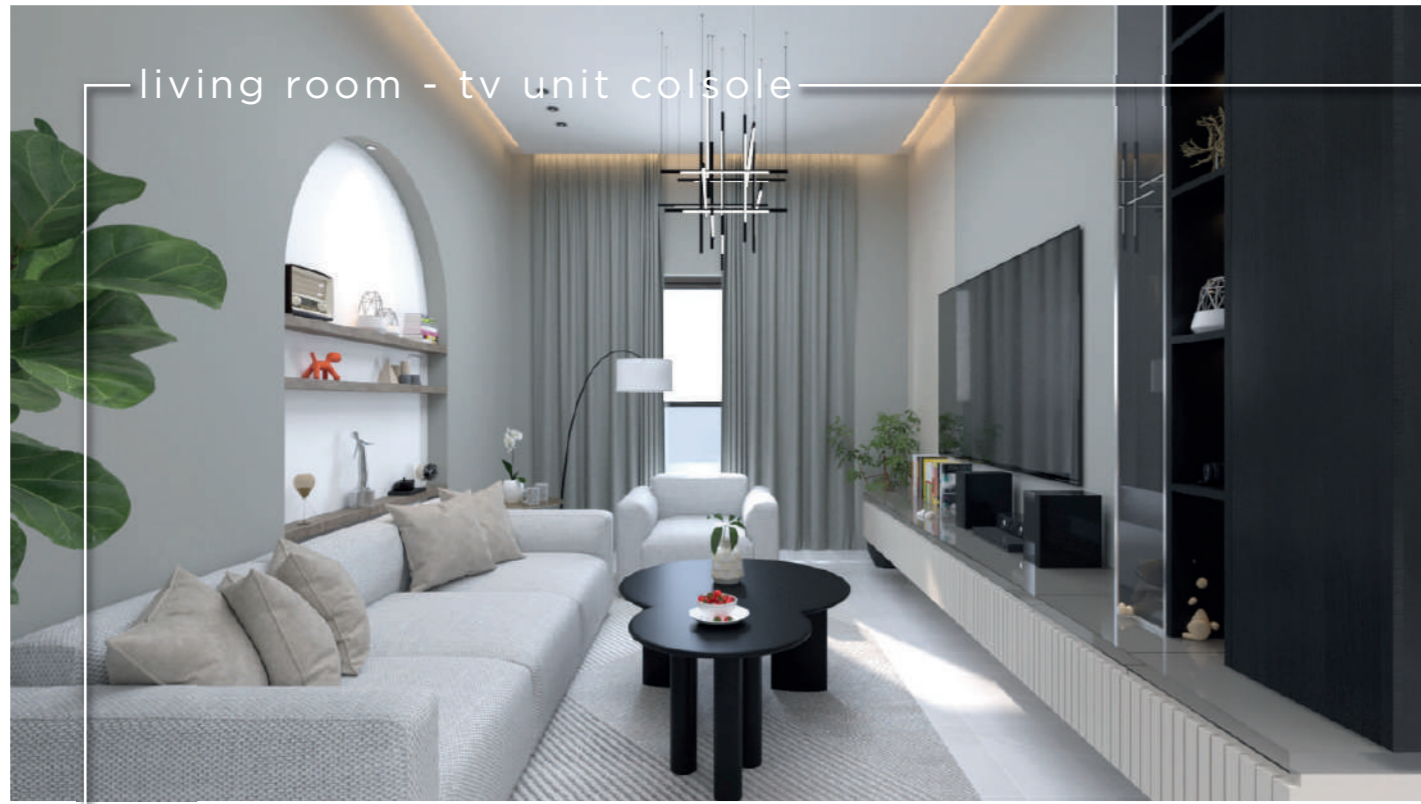

living room - tv unit colsole