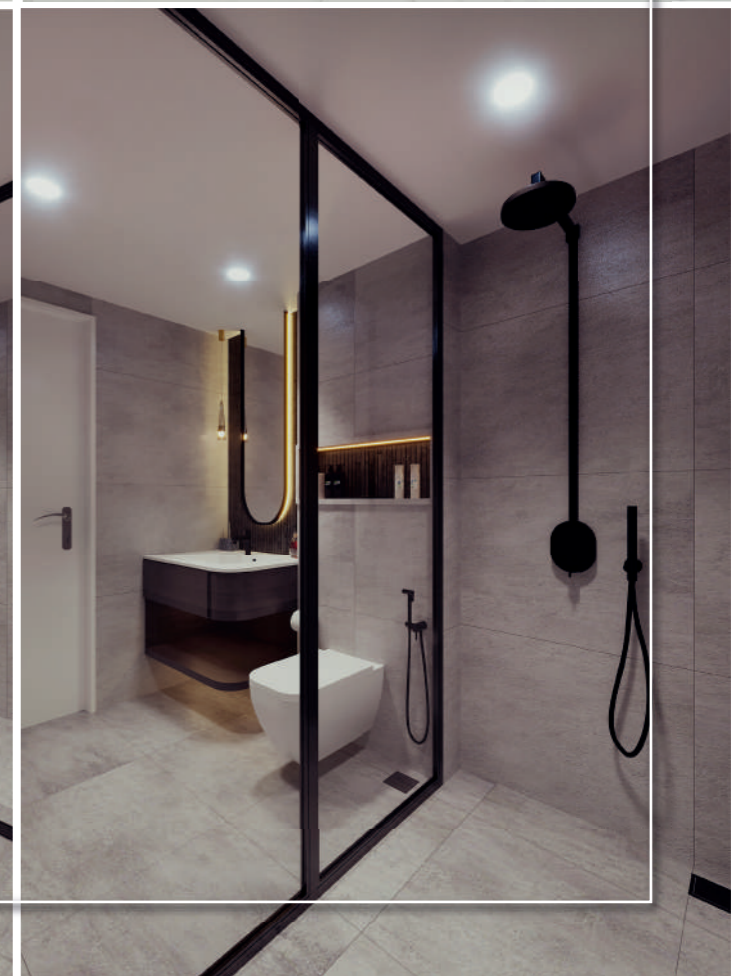

before after